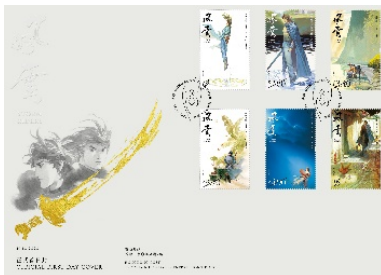

Serviced First Day Cover (Prestige) affixed with a set of 6 stamps and date-stamped with associated special postmark