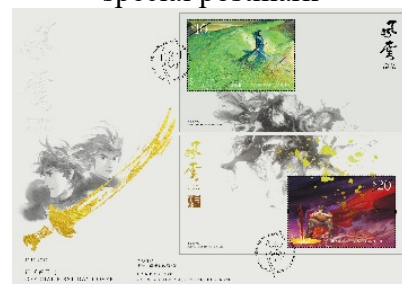

Serviced First Day Cover (Prestige) affixed with a $10 stamp sheetlet and a $20 stamp sheetlet and date-stamped with associated special postmark

All images are for reference only.