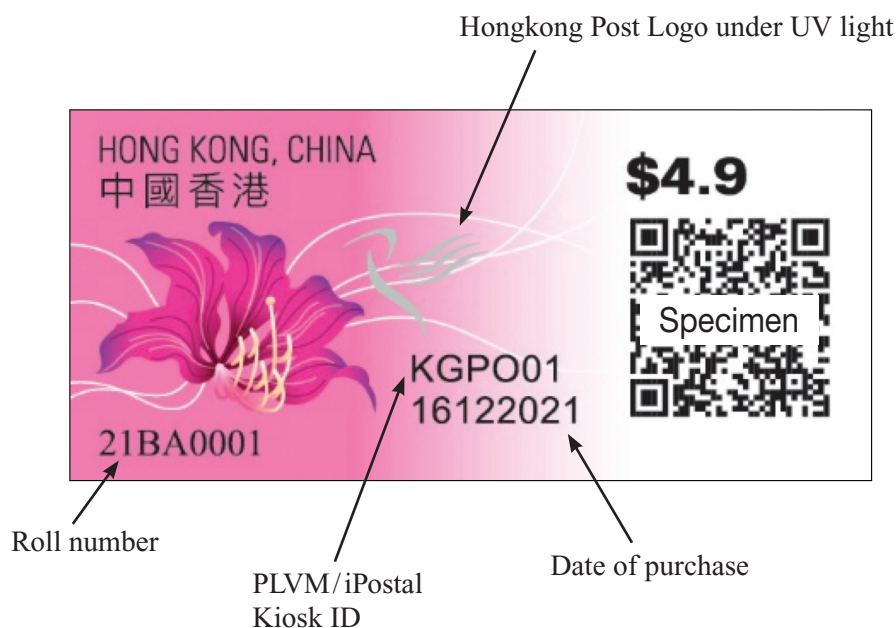

New Design of Postage Label (Pos 9B)

A newly designed postage label (Pos 9B) will be rolled out to replace the existing design with effect from **23 December 2021, Thursday**. The new label is designed by Mr CHENG Kar-wai on the theme of *Bauhinia x blakeana*, the city flower of the Hong Kong Special Administrative Region. The label is printed in digital printing by Australia Post.

Same as the existing Pos9B, the new designed postage label will be pre-printed with “中國香港 HONG KONG, CHINA”, 8 digits postage label roll number and an ultraviolet printed Hongkong Post logo, in addition to the colourful new design. All operation procedures concerning mail items affixed with this new designed Pos9B remain unchanged.

An image of the specimen postage label is reproduced below:

Specimen of Postage Label (for reference only)

Follow 郵票 · 郵趣@Hongkong Post Stamps and stay tuned with the latest philatelic news!

Subscribe to Receive the Latest Philatelic Link

Want to receive as soon as possible the latest information about new stamp products and services? Please visit Hongkong Post Stamps website
<http://stamps.hongkongpost.hk/stamp/detail2/9b31bab9-2864-4c93-87ba-186dda7c0f4a>
or scan the QR code and subscribe to receive the e-copy of Philatelic Link.