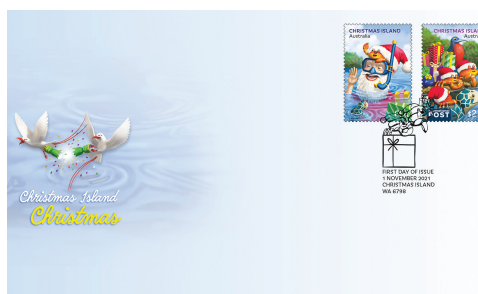

Every year, postal administrations around the world issue Christmas stamps which come in different shapes and forms to ring in the festivities with well wishes. Deviated from depicting the Christian Christmas theme, Canada Post creates fun to the design of festive stamps by showcasing the portraits of three classic Christmas characters – Santa Claus, reindeer and elf. Continuing the tradition of issuing the Christmas Island Christmas stamp series, Australia Post's new issue features Santa Claus interacting with various personified island fauna, and taking a well-deserved break after delivering presents and enjoying the wonderful snorkelling opportunities at the island's warm waters.

Australia Post: Christmas 2021

Stamp Sheetlet (AU516)
\$25.00

Serviced First Day Cover with Stamp Set (AU517)
\$50.00

Christmas Island Christmas 2021

Stamp Sheetlet (AU518)
\$25.00

Serviced First Day Cover with Stamp Set (AU519)
\$25.00