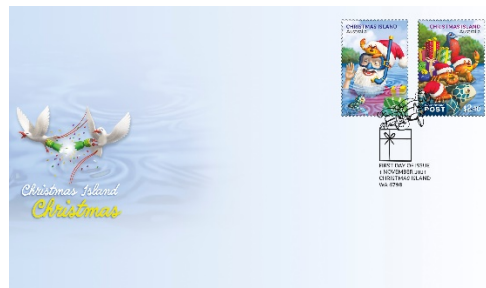

Serviced First Day Cover with Stamp Set (AU519)

$25.00