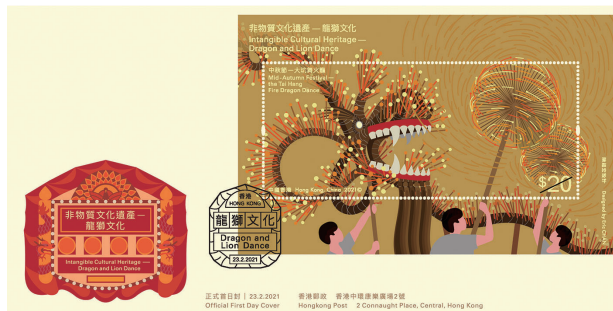

Serviced First Day Cover affixed with a $20 Stamp Sheetlet and date-stamped with the special postmark

All images are for reference only.