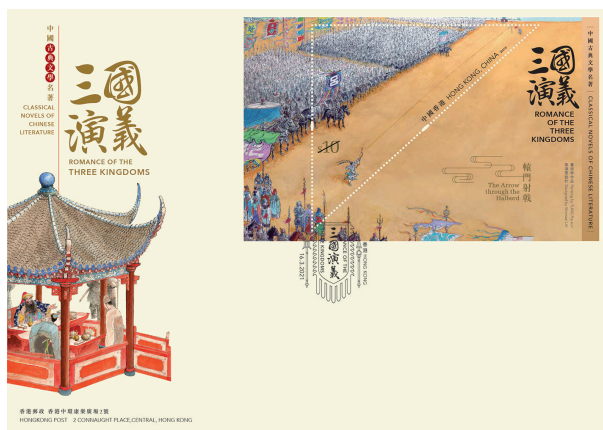

PHILATELIC LINK

“Classical Novels of Chinese Literature – *Romance of the Three Kingdoms*” – “Collector Pack”

Hongkong Post is launching an issue of six stamps and two stamp sheetlets under the theme “Classical Novels of Chinese Literature – *Romance of the Three Kingdoms*” on 16 March, 2021. The stamp designs adopted the paintings of eight popular scenes by the celebrated artist Mr Tung Pui-sun. The new product of the Collector Pack comes with exquisite designs and treasurable content, as well as the original versions of the paintings created by Mr Tung Pui-sun, which allows you to take a closer look at every detail of the plot and characters of the novel. It is surely an item not to be missed!

The Collector Pack includes a set of 6 stamps, a $10 stamp sheetlet, a $20 stamp sheetlet, a serviced First Day Cover and 2 serviced Collector Covers*. The designs of the two serviced Collector Covers differ from that of the official First Day Cover. One of the Collector Covers features the scene from “A Notion of Heroes over Warm Wine” with bright and prominent colours to highlight the story, while the other depicts the scene about “Escorting Sisters-in-law for a Thousand Mile”. The two serviced Collector Covers are exclusively included in the Collector Pack and not for sales separately. With such unique designs, they belong in a true philatelist’s collection.

Serviced Collector Cover affixed with a $10 Stamp Sheetlet