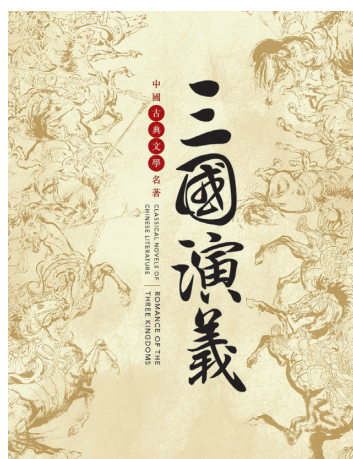

Presentation Pack (Cover)