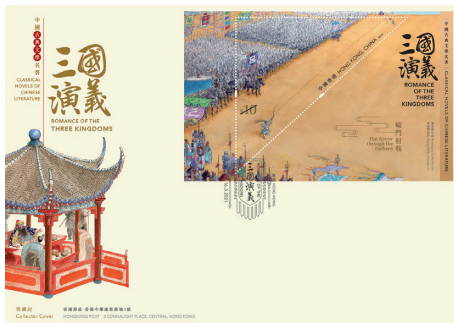

Serviced Collector Cover affixed with a $10 Stamp Sheetlet and date-stamped with the special postmark