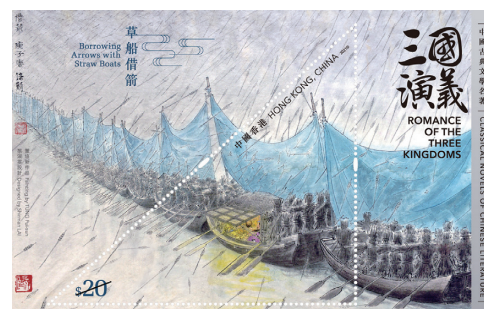

$20 Stamp Sheetlet