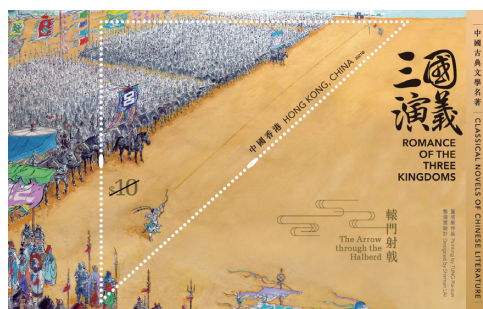

1) Ordering of stamp products on the website;
2) Collection points to be set up at all post offices on the issue date of the special stamps to facilitate the submission of order forms as well as first day covers requesting hand-back date-stamping service.

The above arrangements are subject to change in view of the development of the epidemic situation. For enquiry on the latest updates on the arrangements, please visit the Hongkong Post Stamps website at stamps.hongkongpost.hk, or call the Philatelic Bureau hotline at 2785 5711.

Stamp Data

Design:	Shirman LAI
Painting:	TUNG Pui-sun
Printer:	Joh. Enschedé Stamps B.V., the Netherlands
Process:	Stamp Sheet, $10 Stamp Sheetlet & Collector Card - Lithography $20 Stamp Sheetlet - Lithography plus 3D embossing
Stamp Size:	Stamp Sheet - 35 mm × 56 mm $10 & $20 Stamp Sheetlets - Base - 86 mm, Vertical - 78 mm
Stamp Layout:	Stamp Sheet - Pane of 25 stamps
Stamp Sheetlet Size:	135 mm × 85 mm
Collector Card Size:	120 mm × 185 mm
Perforation:	Stamp Sheet - 13.75 × 13.5 (one elliptical perforation on each vertical) $10 & $20 Stamp Sheetlets - Vertical - 13.75, Base & Oblique - 14.25 (one elliptical perforation on each vertical and oblique)
Paper:	Stamp Sheet, $10 & $20 Stamp Sheetlets - Paper with security fibres Collector Card - Self-adhesive stamp paper with security fibres
Date of Issue:	16 March 2021

$10 Stamp Sheetlet