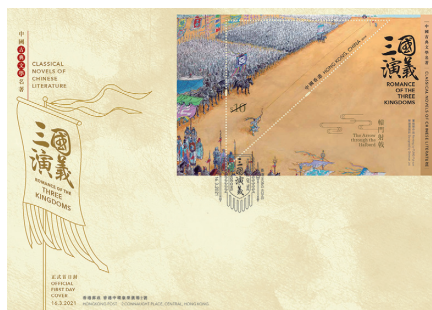

PHILATELIC LINK

Postage Prepaid Picture Cards (Air Mail)
(A set of 8 cards)

Serviced First Day Cover
affixed with a set of 6 stamps
and date-stamped with
the special postmark

Serviced First Day Cover
affixed with a \$10 Stamp Sheetlet
and date-stamped with
the special postmark