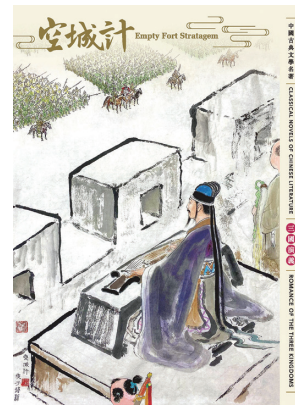

PHILATELIC LINK

Postage Prepaid Picture Cards (Air Mail)
(A set of 8 cards)

Serviced First Day Cover
affixed with a set of 6 stamps
and date-stamped with
the special postmark

Serviced First Day Cover
affixed with a \$10 Stamp Sheetlet
and date-stamped with
the special postmark