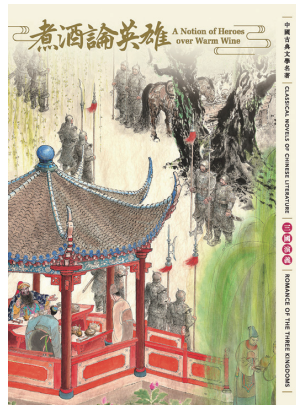

PHILATELIC LINK

Postage Prepaid Picture Cards (Air Mail)
(A set of 8 cards)

Serviced First Day Cover
affixed with a set of 6 stamps
and date-stamped with
the special postmark

Serviced First Day Cover
affixed with a \$10 Stamp Sheetlet
and date-stamped with
the special postmark