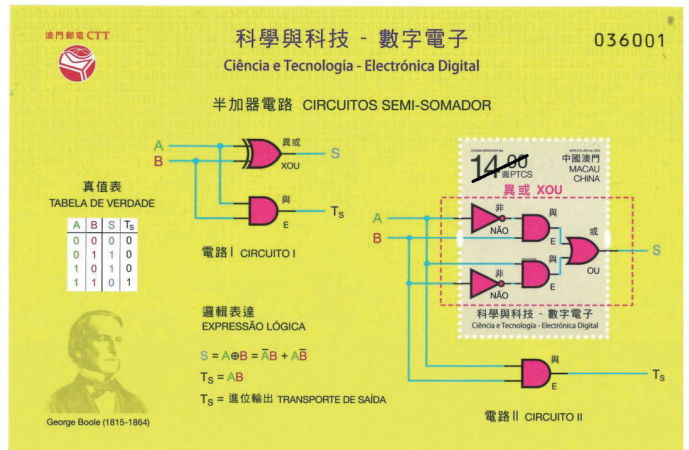

Datestamped First Day Cover
with Stamp Set (BR460)
\$195.00

Macao Post and Telecommunications: Science and Technology – Digital Electronics

Souvenir Sheet (MA662)
\$25.00

Stamp Sheetlet (MA663)
\$20.00

120th Anniversary of the Printing Bureau