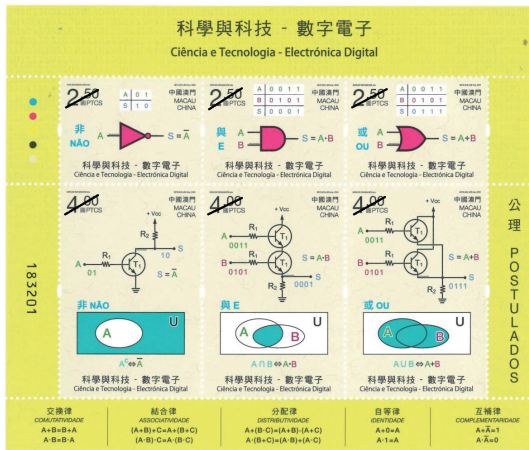

Datestamped First Day Cover
with Stamp Set (BR460)
\$195.00

Macao Post and Telecommunications: Science and Technology – Digital Electronics

Souvenir Sheet (MA662)
\$25.00

Stamp Sheetlet (MA663)
\$20.00

120th Anniversary of the Printing Bureau