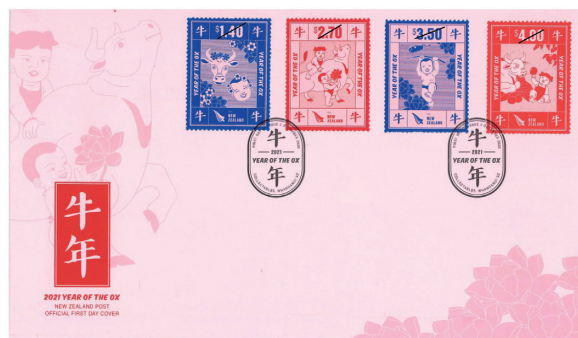

Datestamped First Day Cover
with Stamp Set (NZ322)
$85.00