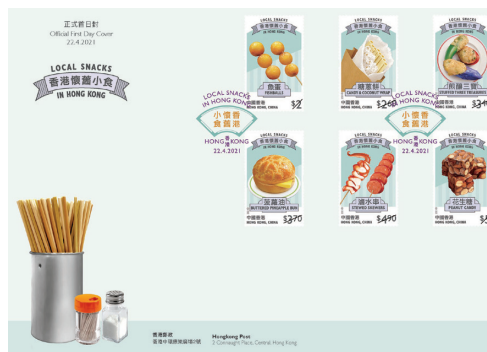

Collector Card (Back)

Presentation Pack (Cover)

Presentation Pack (Inside)

PHILATELIC LINK

Serviced First Day Cover affixed with a set of six stamps and date-stamped with the special postmark

Serviced First Day Cover affixed with a set of six stamps and date-stamped with the colour postmark