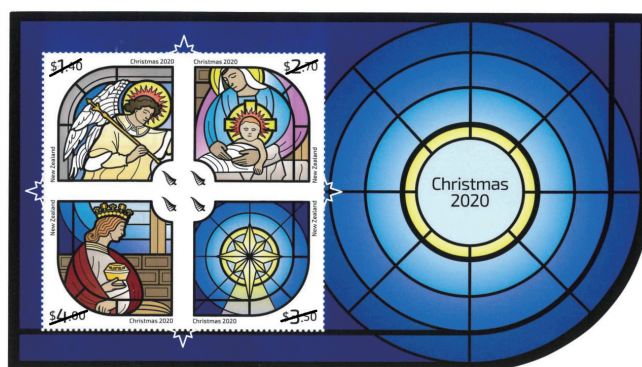

New Zealand Post: Christmas 2020

Souvenir Sheet (NZ320)
$80.00