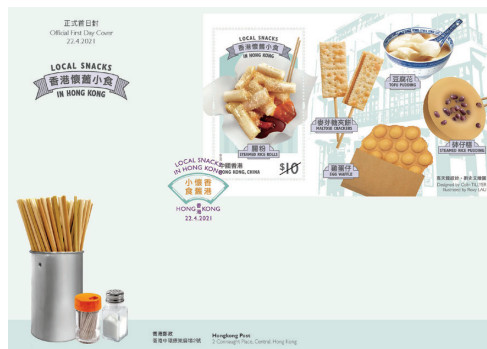

Serviced First Day Cover affixed with a $10 Stamp Sheetlet and date-stamped with the colour postmark

All images are for reference only.

Stamps Products Sales Report

(I) Three Months Sales Report

Quantity sold (In thousand pieces)

Date of Issue	Special Stamp Issue	$2.00 Stamp	$3.70 Stamp	$4.90 Stamp	$5.00 Stamp	Souvenir Sheet	Presentation Pack	Postage Prepaid Christmas Cards
4.12.2020	Christmas Stamps IV	307	126	122	126	132	8	9

(II) First Day Sales Report

1. Quantity sold (In thousand pieces)

Date of Issue	Special Stamp Issue	$2.00 Stamp	$3.70 Stamp	$4.90 Stamp	$5.00 Stamp	$10 Stamp Sheetlet	$20 Stamp Sheetlet	Mini-pane	Presentation Pack
23.2.2021	Intangible Cultural Heritage - Dragon and Lion Dance	205	103	101	107	109	52	23	9

2. Total revenue

23.2.2021	Intangible Cultural Heritage - Dragon and Lion Dance	HK$6.04 million

The above reports are also available at the Hongkong Post Stamps website stamps.hongkongpost.hk.