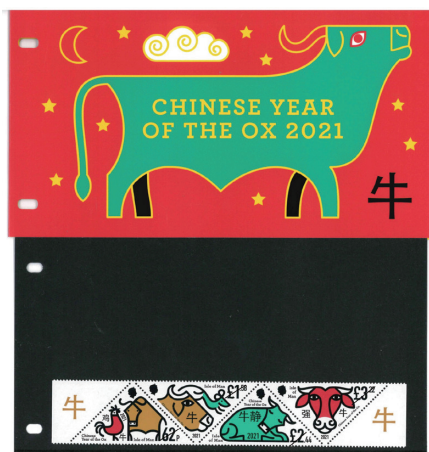

Isle of Man Post Office: Chinese Year of the Ox

Presentation Pack (IM179)
$115.00