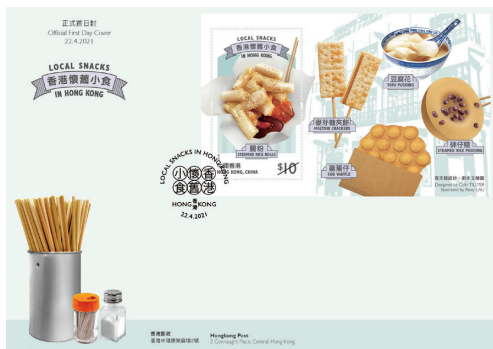

Collector Card (Back)

Presentation Pack (Cover)

Presentation Pack (Inside)

PHILATELIC LINK

Serviced First Day Cover affixed with a set of six stamps and date-stamped with the special postmark

Serviced First Day Cover affixed with a set of six stamps and date-stamped with the colour postmark