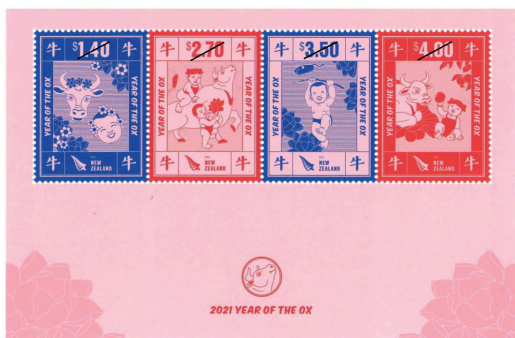

Lunar Year of the Ox (Label Stamp)

Set of 4 Stamps (MA669)
\$20.00

Australia Post: Year of the Ox 2021

Souvenir Sheet (AU495)
\$50.00

Datestamped First Day Cover
with Stamp Set (AU496)
\$55.00

New Zealand Post: 2021 Year of the Ox