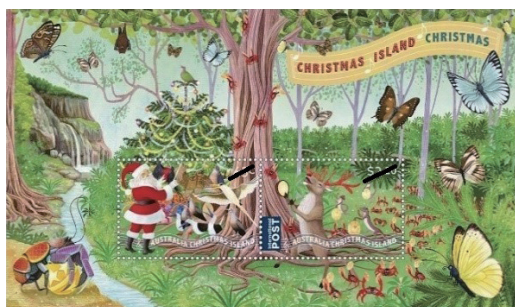

Souvenir Sheet (NZ321)
\$80.00

Datestamped First Day Cover
with Stamp Set (NZ322)
\$85.00

PHILATELIC LINK

Royal Mail: Year of the Ox

Mini-pane (BR461)
\$240.00

Australia Post: Christmas Island Christmas 2020