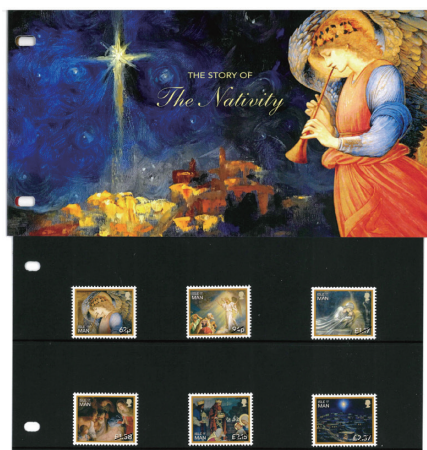

Canada Post: Christmas 2020

Souvenir Sheet (CA278)
\$40.00

Booklet of 12 stamps (CA279)
\$85.00

Isle of Man Post Office: The Story of the Nativity

Presentation Pack (IM177)
\$130.00

Datestamped First Day Cover with Stamp Set (IM178)
\$125.00