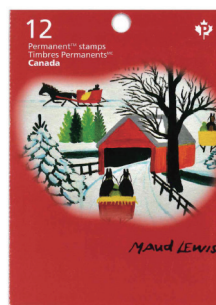

Booklet of 12 stamps (CA279)
$85.00