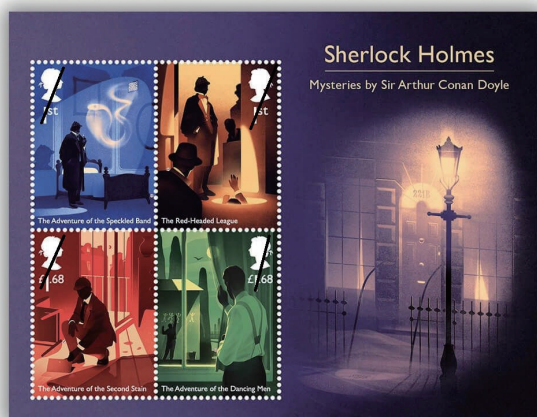

Macao and overseas philatelic products on sale at *ShopThruPost* from 31 March 2021

Hand-picked philatelic products issued by Macao and overseas postal administrations of Australia, Canada, Isle of Man, Liechtenstein, New Zealand and the United Kingdom will be **available for sale at Hongkong Post online shopping mall ShopThruPost (shopthrupost.hongkongpost.hk) starting from 8:00 am on March 31.**

One of the highlights is the presentation pack featuring the beloved fictional hero Sherlock Holmes issued by Royal Mail, which comes with a stunning compilation of stories, images as well as stamps depicting the six key characters from the TV series, *Sherlock*. Adding extra touch to excite fans of the mystery series, hidden details from the episode storylines will be revealed when UV light is shone over the stamps. It also contains a four-stamp souvenir sheet with stunning illustrations of four classic Sherlock Holmes mysteries. An up-close look into these fascinating stamps will certainly inspire collectors to read again the original stories and novels.

Royal Mail: Sherlock

Souvenir Sheet (BR457)
$70.00