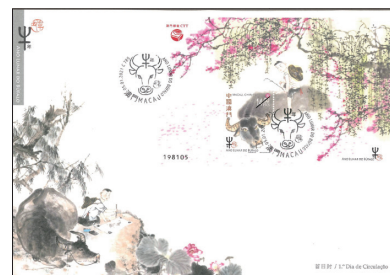

Datestamped First Day Cover with Stamp Set (LI157)
\$35.00

PHILATELIC LINK

Macao Post and Telecommunications: Lunar Year of the Ox

Set of 4 Stamps (MA666)
\$20.00

Stamp Sheetlet (MA667)
\$20.00

Datestamped First Day Cover
with Stamp Sheetlet (MA668)
\$25.00