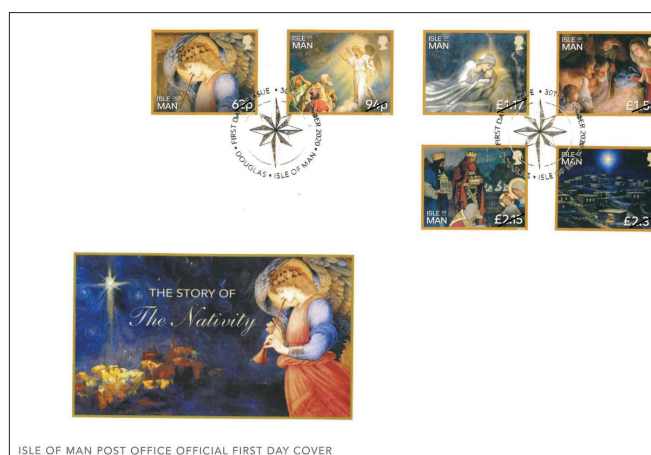

Canada Post: Christmas 2020

Souvenir Sheet (CA278)
\$40.00

Booklet of 12 stamps (CA279)
\$85.00

Isle of Man Post Office: The Story of the Nativity

Presentation Pack (IM177)
\$130.00

Datestamped First Day Cover with Stamp Set (IM178)
\$125.00