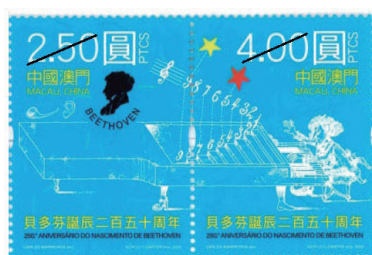

Macao Post and Telecommunications: 250th Anniversary of the Birth of Beethoven

Set of 2 Stamps (MA664)
$10.00