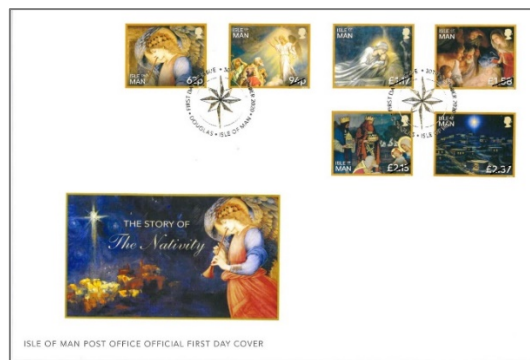

Datestamped First Day Cover with Stamp Set

(IM178)

$125.00