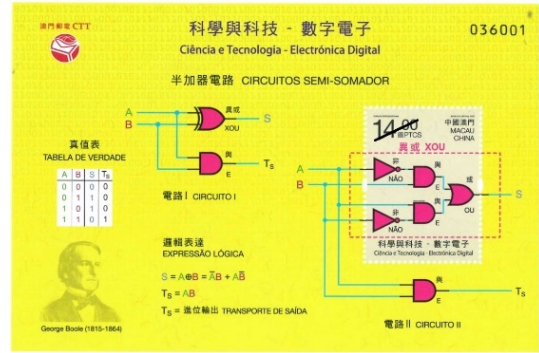

### Christmas 2020

Souvenir Sheet (BR459)

\$160.00

Datestamped First Day Cover with Stamp Set

(BR460)

\$195.00

**Macao Post and Telecommunications:**  
Science and Technology – Digital Electronics

Souvenir Sheet (MA662)  
 \$25.00