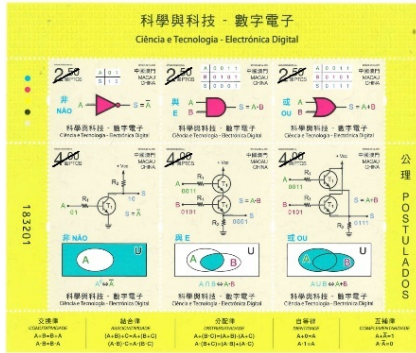

### Christmas 2020

Souvenir Sheet (BR459)

\$160.00

Datestamped First Day Cover with Stamp Set

(BR460)

\$195.00

**Macao Post and Telecommunications:**  
Science and Technology – Digital Electronics

Souvenir Sheet (MA662)  
 \$25.00