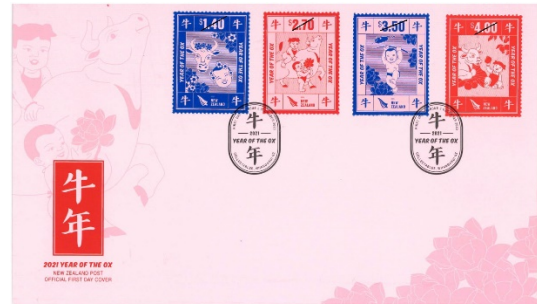

\$55.00

**New Zealand Post:**

2021 Year of the Ox

Souvenir Sheet (NZ321)

\$80.00

Datestamped First Day Cover with Stamp Set

(NZ322)

\$85.00