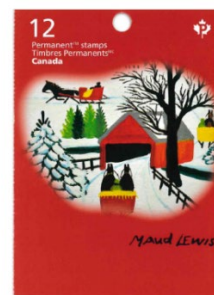

Christmas 2020

Souvenir Sheet (AU499)  
\$25.00

Datestamped First Day Cover with Stamp Set  
(AU500)  
\$50.00

**Canada Post:**

Christmas 2020

Booklet of 12 stamps (CA279)  
\$85.00

Souvenir Sheet (CA278)  
\$40.00