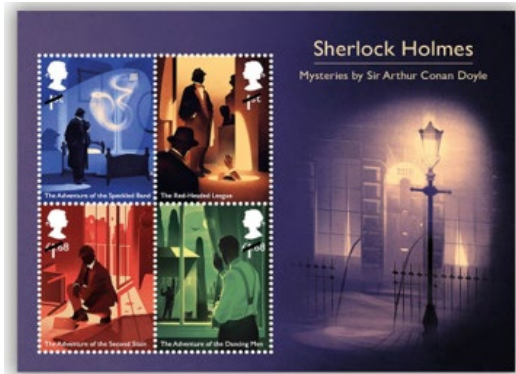

Macao and overseas philatelic products on sale at *ShopThruPost* from 31 March 2021

Hand-picked philatelic products issued by Macao and overseas postal administrations of Australia, Canada, Isle of Man, Liechtenstein, New Zealand and the United Kingdom will be **available for sale at Hongkong Post online shopping mall *ShopThruPost* (shopthrupost.hongkongpost.hk) starting from 8:00 am on March 31.**

One of the highlights is the presentation pack featuring the beloved fictional hero Sherlock Holmes issued by Royal Mail, which comes with a stunning compilation of stories, images as well as stamps depicting the six key characters from the TV series, *Sherlock*. Adding extra touch to excite fans of the mystery series, hidden details from the episode storylines will be revealed when UV light is shone over the stamps. It also contains a four-stamp souvenir sheet with stunning illustrations of four classic Sherlock Holmes mysteries. An up-close look into these fascinating stamps will certainly inspire collectors to read again the original stories and novels.

Royal Mail:

Sherlock

Souvenir Sheet (BR457)
$70.00